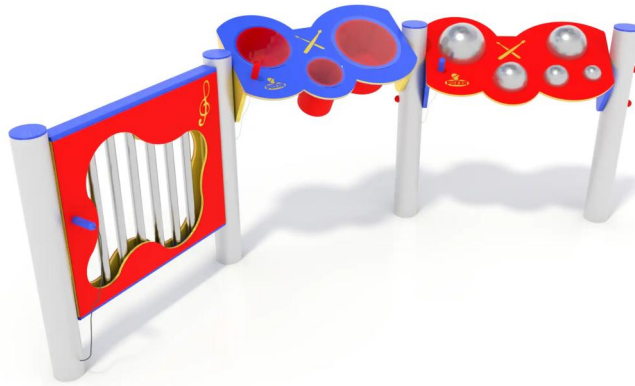

### Dimensions

Safety area

380 x 580 cm

Impact area

0 mq

Falling height HIC

0 cm

Physical footprint

### **BV-7 - Music panel**

NR 1 Polyethylene music panel with Steel tubes and a rubber hammer to play music on

### **BV-7.T - PERCUSSION PANEL**

NR 1 Drum Music Panel made of two-color HDPE polyethylene engraved with aluminum tubes of different sizes and figures in musical style. Central selector in polyethylene to direct towards activities. All hardware and fasteners in stainless steel

### **BV-7.C - Musical cups panel**

NR 1 Made of colored polyethylene, sandwich type, with flow music cups with different measures.