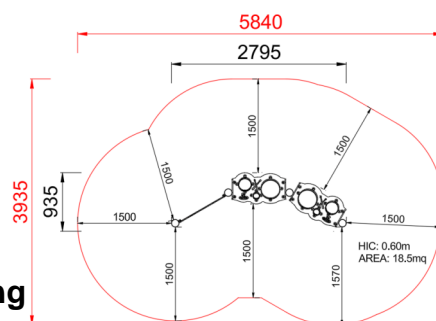

+U0600-N.BV-7_ALU PANNELLI MUSICALI INTERATIVI

Dimensions	Safety area	Impact area	Falling height HIC	Physical footprint	Number of users
5,9 x 4 m	0 mq	60 cm	2,8 x 1 x 1 m	8	

Characteristics

Age range

Da 2 a 12 anni

Materials

Made of EN EV6060 anodized aluminium 9x9cm custom mold with rounded edges, minimum thickness 2,7mm

Plan

Area di sicurezza totale / Total safety area: 18.5mq
Altezza Max di Caduta / Max falling height: 0.60m