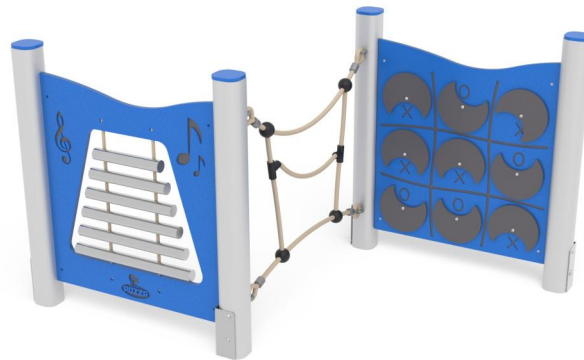

+U0600-N.BV-4_E_ALU
PANNELLI INTERATTIVI EASY

Dimensions	Safety area	Impact area	Falling height HIC	Physical footprint	Number of users
4,6 x 3,9 m	0 mq	60 cm	1,6 x 0,9 x 1 m	8	

Characteristics

Age range

Da 2 a 12 anni

Materials

Made of EN EV6060 anodized aluminium 9x9cm custom mold with rounded edges, minimum thickness 2,7mm

Plan

Picture

Manufacturer

Pozza 1865 S.R.L.

Country of manufacturing

ITALY