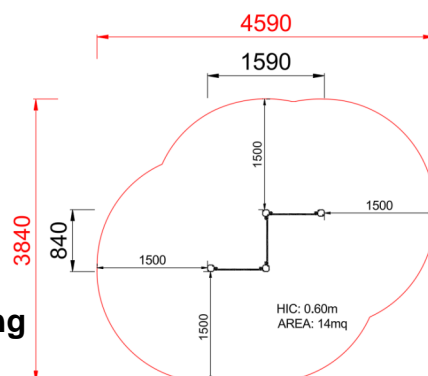

+U0600-N.BV-4_E_ALU
PANNELLI INTERATTIVI EASY

Dimensions	Safety area	Impact area	Falling height HIC	Physical footprint	Number of users
4,6 x 3,9 m	0 mq	60 cm	1,6 x 0,9 x 1 m	8	

Characteristics

Age range

Da 2 a 12 anni

Materials

Made of EN EV6060 anodized aluminium 9x9cm custom mold with rounded edges, minimum thickness 2,7mm

Plan

Picture

Manufacturer

Pozza 1865 S.R.L.

Country of manufacturing

ITALY

Area di sicurezza totale / Total safety area: 14mq
 Altezza Max di Caduta / Max falling height: 0.60m