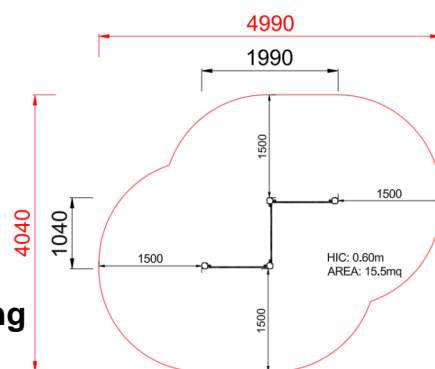

+U0600-N.BV-4_C_ALU
PANNELLI INTERATTIVI COLORI

Dimensions		Safety area		Impact area		Falling height HIC		Physical footprint		Number of users
		5 x 4,1 m		0 mq		60 cm		2 x 1,1 x 1 m		8

Characteristics

Age range

Da 2 a 12 anni

Materials

Made of EN EV6060 anodized aluminium 9x9cm custom mold with rounded edges, minimum thickness 2,7mm

Plan

Picture

Manufacturer

Pozza 1865 S.R.L.

Country of manufacturing

ITALY

Area di sicurezza totale / Total safety area: 15.5mq
 Altezza Max di Caduta / Max falling height: 0.60m

Components list

xG_90X90_00-60_ALU - NG Leg 90x90
from 00 60
N. 4 .