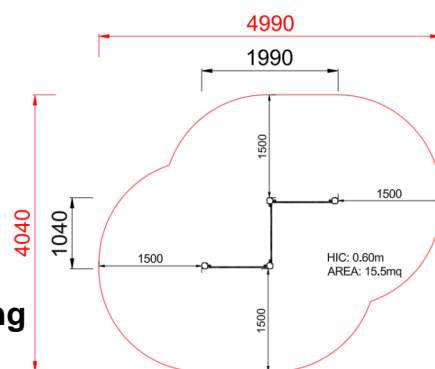

**+U0600-N.BV-4\_C\_ALU**  
**PANNELLI INTERATTIVI COLORI**

Dimensions	 Safety area	 Impact area	 Falling height HIC	 Physical footprint	 Number of users
	5 x 4,1 m	0 mq	60 cm	2 x 1,1 x 1 m	8

**Characteristics**

**Age range**

Da 2 a 12 anni

**Materials**

Made of EN EV6060 anodized aluminium 9x9cm custom mold with rounded edges, minimum thickness 2,7mm

**Plan**

**Picture**

**Manufacturer**

Pozza 1865 S.R.L.

**Country of manufacturing**

ITALY

Area di sicurezza totale / Total safety area: 15.5mq  
Altezza Max di Caduta / Max falling height: 0.60m