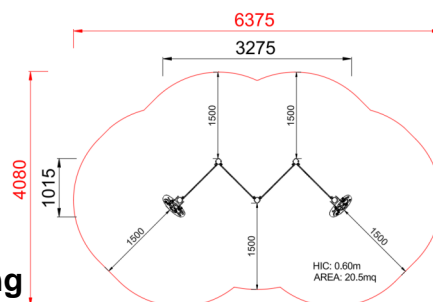

+U0600-N.BV-4_ALU
PANNELLI INTERATTIVI

Dimensions	Safety area	Impact area	Falling height HIC	Physical footprint	Number of users
6,4 x 4,1 m	0 mq	0 mq	60 cm	3,3 x 1,1 x 0,9 m	8

Characteristics

Age range

Da 2 a 12 anni

Materials

Made of EN EV6060 anodized aluminium 9x9cm custom mold with rounded edges, minimum thickness 2,7mm

Plan

Picture

Manufacturer

Pozza 1865 S.R.L.

Country of manufacturing

Area di sicurezza totale / Total safety area: 20.5mq
Altezza Max di Caduta / Max falling height: 0.60m

Components list

x0820_ALU - NG Airplane Panel Fantasy
N. 1 .

xG_90X90_90-190_ALU - NG Leg 90x90 from 90 190
NR 4 .

xABACOU0600-N_ALU - NG Panel with numbers-1 Fantasy
N. 1 Made of colored polyethylene, sandwich type, with central rotating disk.

xG_90X90_00-60_ALU - NG Leg 90x90 from 00 60
N. 1 .