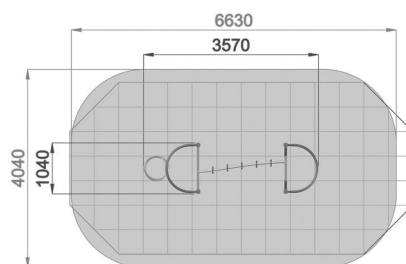

**C0300.PAL05**  
**PALESTRA HULA HOP**

Dimensions	Safety area	Impact area	Falling height HIC	Physical footprint	Number of users
	663 x 404 cm	23 mq	150 cm	357 x 104 x 200 cm	5

**Characteristics**

**Age range**

Fino a 12 anni

**Materials**

Made of EN EV6060 anodized aluminium 9x9cm custom mold with rounded edges, minimum thickness 2,7mm

**Plan**

**Picture**

**Manufacturer**

Pozza 1865 S.R.L.

**Country of manufacturing**

ITALY

Falling height / Area di Caduta 25mq  
Impact area / Area di Impatto 22.5mq  
Max falling height / Altezza Max di Caduta 1.40m

	Maximum falling height / Altezza di caduta: 1400 mm
--	---