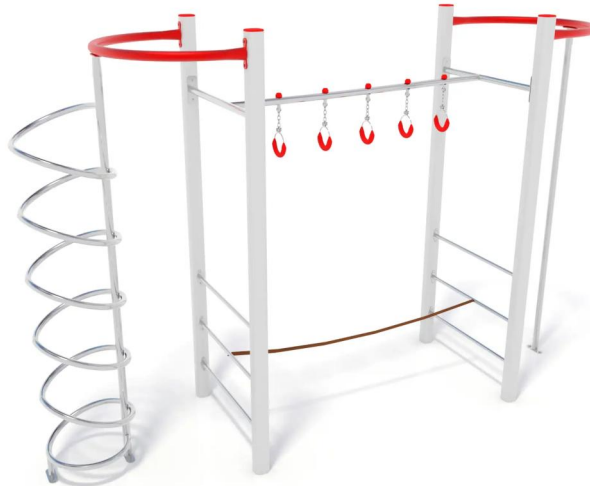

**C0300.PAL05**  
**PALESTRA HULA HOP**

Dimensions	Safety area	Impact area	Falling height HIC	Physical footprint	Number of users
	663 x 404 cm	23 mq	150 cm	357 x 104 x 200 cm	5

**Characteristics**

**Age range**

Fino a 12 anni

**Materials**

Made of EN EV6060 anodized aluminium 9x9cm custom mold with rounded edges, minimum thickness 2,7mm

**Plan**

**Picture**

**Manufacturer**

Pozza 1865 S.R.L.

**Country of manufacturing**

ITALY

Falling height / Area di Caduta 25mq  
Impact area / Area di Impatto 22.5mq  
Max falling height / Altezza Max di Caduta 1.40m

	Maximum falling height / Altezza di caduta: 1400 mm
--	---