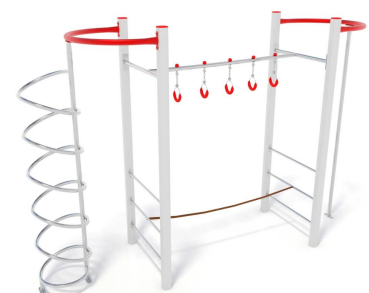

**C0300.PAL05**  
**PALESTRA HULA HOP**

Dimensions	Safety area	Impact area	Falling height HIC	Physical footprint	Number of users
	663 x 404 cm	23 mq	150 cm	357 x 104 x 200 cm	5

**Characteristics**

**Age range**

Fino a 12 anni

**Materials**

Made of EN EV6060 anodized aluminium 9x9cm custom mold with rounded edges, minimum thickness 2,7mm

**Plan**

**Picture**

**Manufacturer**

Pozza 1865 S.R.L.

**Country of manufacturing**

ITALY

Falling height / Area di Caduta 25mq  
Impact area / Area di Impatto 22.5mq  
Max falling height / Altezza Max di Caduta 1.40m

	Maximum falling height / Altezza di caduta: 1400 mm
--	---