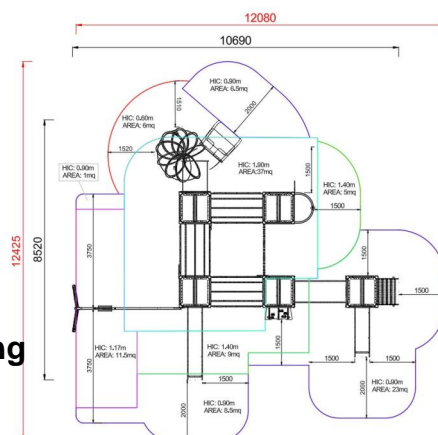

+AF104K.AF100AB_L_ALU ORIONE WITH KIT SWING - LEAVES

Dimensions	Safety area	Impact area	Falling height HIC	Physical footprint	Number of users
11 x 21,5 cm	0 mq	190 cm	8 x 19,5 x 4,1 cm	35	

Characteristics

Age range

3-12

Materials

Manufacturer

Pozza 1865 S.R.L.

Country of manufacturing

ITALY

Plan

Picture