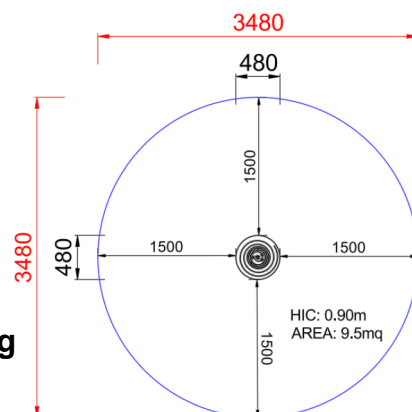

+J01001.U0600.0

OPTICAL SPRING RIDER

Dimensions	Safety area	Impact area	Falling height HIC	Physical footprint	Number of users
	3,5 x 3,5 m	0 mq	90 cm	0,5 x 0,5 x 0,8 m	3

Characteristics

Age range

From 2 to 12 years

Materials

Made of high density polyethylene.

Plan

Picture

Manufacturer

Pozza 1865 S.R.L.

Country of manufacturing

ITALY

Area di sicurezza totale / Total safety area: 9.5mq
Altezza Max di Caduta / Max falling height: 0.90m