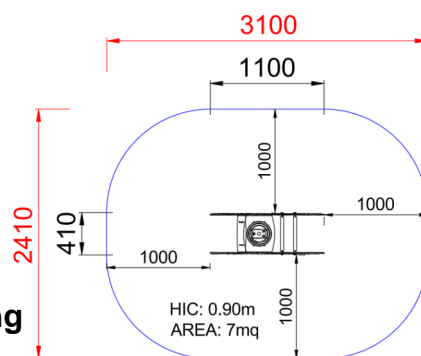

+J02004

OCEAN SUBMARINE RIDER

Dimensions	Safety area	Impact area	Falling height HIC	Physical footprint	Number of users
	3,1 x 2,5 m	0 mq	90 cm	1,1 x 0,5 x 0,8 m	2

Characteristics

Age range

From 2 to 12 years

Materials

Made of high density polyethylene.

Plan

Picture

Manufacturer

Pozza 1865 S.R.L.

Country of manufacturing

ITALY

Area di sicurezza totale / Total safety area: 7mq
Altezza Max di Caduta / Max falling height: 0.90m