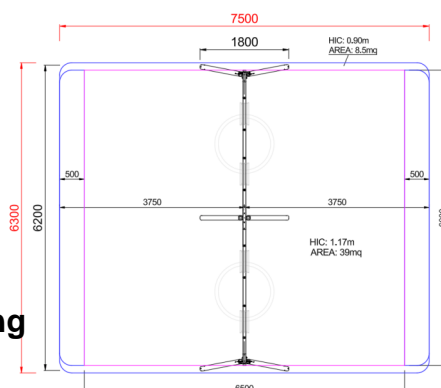

# +B0400.PZ028\_ALU NEST SWING + INCLUSIVE SWING

Dimensions	Safety area	Impact area	Falling height HIC	Physical footprint	Number of users
	7,5 x 6,3 m	8.5 mq	117 cm	1,8 x 6,2 x 2,2 m	6

## Materials

Made of EN EV6060 anodized aluminium 9x9cm custom mold with rounded edges, minimum thickness 2,7mm

## Plan

## Country of manufacturing

ITALY

Area di sicurezza totale / Total safety area: 47.5mq  
 Altezza Max di Caduta / Max falling height: 1.17m