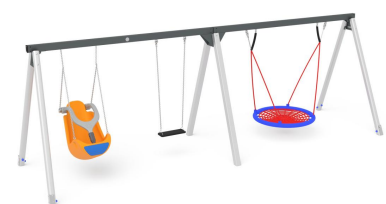

Country of manufacturing

ITALY