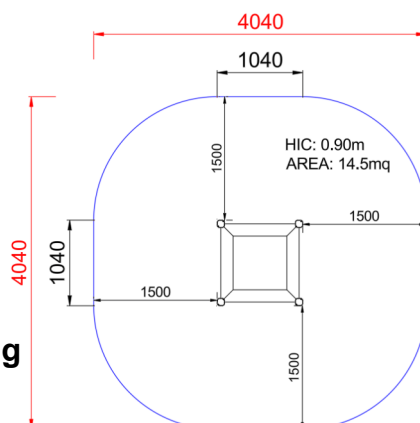

+130_ALU
NEST SWING INCLUSIVE

Dimensions	 Safety area	 Impact area	 Falling height HIC	 Physical footprint	 Number of users
	4,1 x 4,1 m	0 mq	90 cm	1,1 x 1,1 x 1 m	4

Characteristics

Age range

2-12

Materials

Manufacturer

Pozza 1865 S.R.L.

Country of manufacturing

Plan

Picture

Area di sicurezza totale / Total safety area: 14,5mq
Altezza Max di Caduta / Max falling height: 0.90m