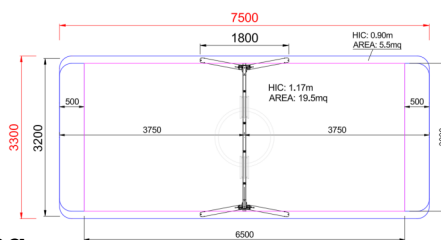

**+B0400\_ALU**  
**NEST SWING**

Dimensions	 Safety area	 Impact area	 Falling height HIC	 Physical footprint	 Number of users
	7,5 x 3,3 m	5.5 mq	117 cm	1,8 x 3,2 x 2,2 m	4

**Characteristics**

**Age range**

2-12

**Materials**

Made of EN EV6060 anodized aluminium 9x9cm custom mold with rounded edges, minimum thickness 2,7mm

**Plan**

Area di sicurezza totale / Total safety area: 25mq  
Altezza Max di Caduta / Max falling height: 1.17m