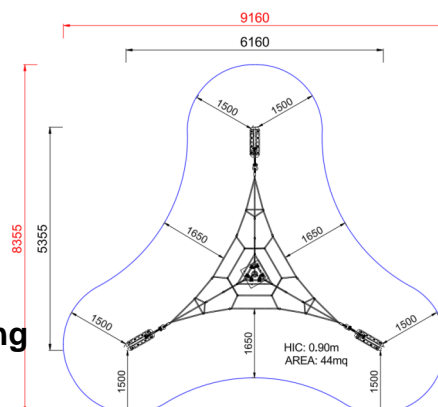

**+SG1013A3**  
**MEZZA PIRAMIDE**

Dimensions	Safety area	Impact area	Falling height HIC	Physical footprint	Number of users
	9,2 x 8,4 m	0 mq	90 cm	6,2 x 5,4 x 3,5 m	5

**Characteristics**

**Age range**

Da 3 a 12 anni

**Materials**

Made of EN EV6060 anodized aluminium 9x9cm custom mold with rounded edges, minimum thickness 2,7mm

**Plan**

**Picture**

**Manufacturer**

Pozza 1865 S.R.L.

**Country of manufacturing**

ITALY

Area di sicurezza totale / Total safety area: 44mq  
Altezza Max di Caduta / Max falling height: 0.90m