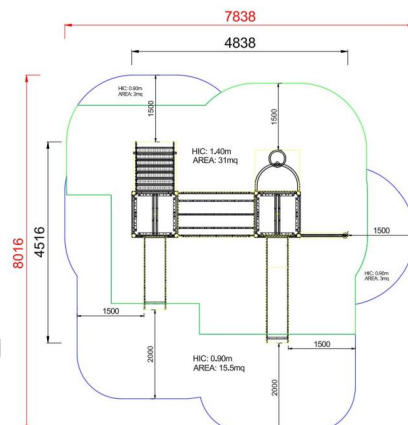

+AF102.S-9_M_ALU
MERLINO WITH SCALA H90 - MEDIEVAL

Dimensions	Safety area	Impact area	Falling height HIC	Physical footprint	Number of users
	7,9 x 8,1 m	36 mq	140 cm	4,9 x 4,6 x 3,5 m	15

Characteristics

Age range

From 3 to 12 years

Materials

Made of EN EV6060 anodized aluminium 9x9cm custom mold with rounded edges, minimum thickness 2,7mm

Plan

Picture

Manufacturer

Pozza 1865 S.R.L.

Country of manufacturing

ITALY