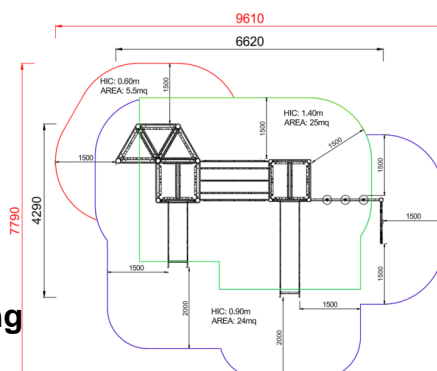

## MERLINO WITH SCALA A GRADONI - COLORI

Dimensions	Safety area	Impact area	Falling height HIC	Physical footprint	Number of users
9,9 x 7,9 m	0 mq	140 cm	6,6 x 4,4 x 3,4 m	20	

#### Plan

Area di sicurezza totale / Total safety area: 54.5mq  
Altezza Max di Caduta / Max falling height: 1.40m

## Components list

**xQ-9\_ALU - NG Square tower without roof h90 cm**

N. 1 h90 cm tower without roof made of 4 EN EV6060 anodized aluminium post with custom mold 9x9cm with rounded edges, minimum thickness 2,7mm. Central platform made of HDPE polyethylene with anti slip coating and painted and anodized steel brackets. All the fixing elements made of stainless steel