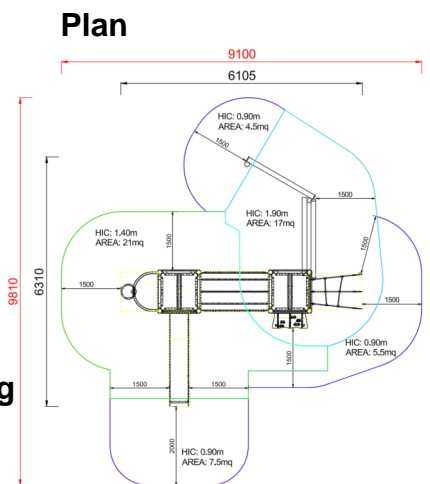

+AF102.SCL1-9_P
MERLINO WITH PEDANA - PRIMITIV

Dimensions	Safety area	Impact area	Falling height HIC	Physical footprint	Number of users
	9,1 x 9,9 m	44 mq	190 cm	6,2 x 6,4 x 3,8 m	15

Characteristics	stainless steel screws	Number of users

Age range	Materials	Made of chestnut or black locust tree, peeled, smoothed, and with a natural and colored finish.
From 3 to 12 years		

Manufacturer
 Pozza 1865 S.R.L.

Country of manufacturing
 ITALY

Area di sicurezza totale / Total safety area: 56mq
 Altezza Max di Caduta / Max falling height: 1.90m