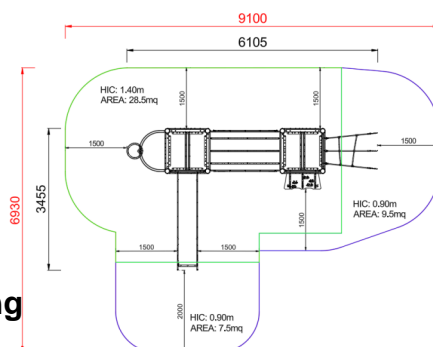

+AF102.PSC1-9_P

MERLINO WITH PEDANA CURVA - PRIMITIV

Dimensions	Safety area	Impact area	Falling height HIC	Physical footprint	Number of users
	9,1 x 7 m	33 mq	140 cm	6,2 x 3,5 x 3,8 m	15

Characteristics

Age range

From 3 to 12 years

Materials

Made of chestnut or black locust tree, peeled, smoothed, and with a natural and colored finish.

Plan

Picture

Manufacturer

Pozza 1865 S.R.L.

Country of manufacturing

ITALY