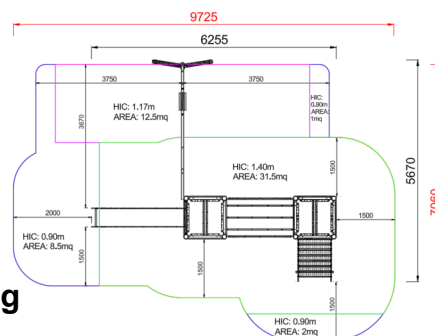

+AF102.PD-4.ALT-01_P

MERLINO WITH PASSERELLA E ALTALENA - PRIMITIV

Dimensions

Safety area

9,8 x 7,1 m

Impact area

51 mq

Falling height HIC

140 cm

Physical footprint

6,3 x 5,7 x 3,8 m

Number of users

15

Characteristics

stainless steel screws

Age range

From 3 to 12 years

Materials

chestnut wood

Made of chestnut or black locust tree, peeled, smoothed, and with a natural and colored finish.

Plan

Picture

Manufacturer

Pozza 1865 S.R.L.

Country of manufacturing

ITALY