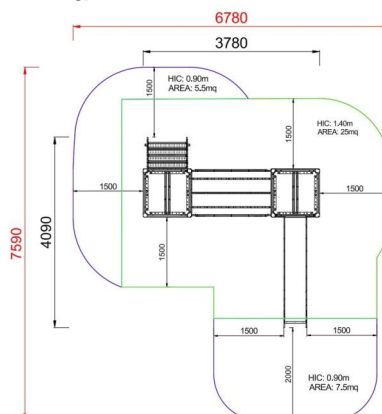

+AF102_M_ALU
MERLINO - MEDIEVAL

Dimensions	Safety area	Impact area	Falling height HIC	Physical footprint	Number of users
6,8 x 7,6 m	29 mq	140 cm	3,8 x 4,1 x 3,5 m	15	

Characteristics

Age range

Da 3 a 12 anni

Materials

Made of EN EV6060 anodized aluminium 9x9cm custom mold with rounded edges, minimum thickness 2,7mm

Manufacturer

Pozza 1865 S.R.L.

Country of manufacturing

ITALY

Plan

Picture

Area di sicurezza totale / Total safety area: 38mq
Altezza Max di Caduta / Max falling height: 1.40m