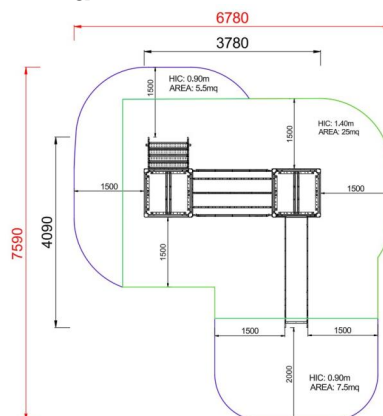

+AF102_M_ALU
MERLINO - MEDIEVAL

Dimensions	Safety area	Impact area	Falling height HIC	Physical footprint	Number of users
6,8 x 7,6 m	29 mq	140 cm	3,8 x 4,1 x 3,5 m	15	

Characteristics

- stainless steel screws
- use under surveillance

Age range

Da 3 a 12 anni

Materials

Made of EN EV6060 anodized aluminium 9x9cm custom mold with rounded edges, minimum thickness 2,7mm

Manufacturer

Pozza 1865 S.R.L.

Country of manufacturing

Plan

Picture

Area di sicurezza totale / Total safety area: 38mq
Altezza Max di Caduta / Max falling height: 1.40m