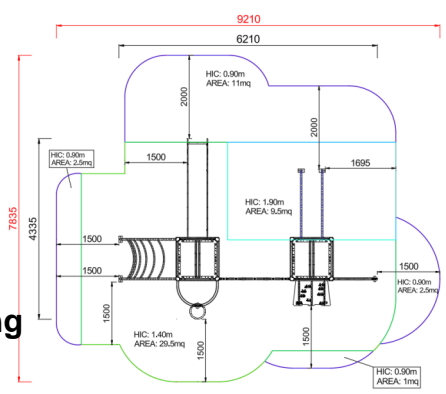

# +AF102CN.S-14\_ALU MERLINO CON SPIRALE - FANTASY

Dimensions	Safety area	Impact area	Falling height HIC	Physical footprint	Number of users
9,3 x 7,9 m	0 mq	90 cm	6,3 x 4,4 x 3,3 m	22	

Characteristics	hdpe	stainless steel screws	use under surveillance

Age range	Materials	Made of EN EV6060 anodized aluminium 9x9cm custom mold with rounded edges, minimum thickness 2,7mm
Da 3 a 12 anni	anodised aluminium	

### Picture

**Manufacturer**  
Pozza 1865 S.R.L.

**Country of manufacturing**  
ITALY

Area di sicurezza totale / Total safety area: 56mq  
Altezza Max di Caduta / Max falling height: 1.90m

**xSTI-14\_ALU - NG Descending tube slide h 140 cm**  
NR 1 Stainless steel slide made of tubular type

**xSVPX-14\_ALU - NG Straight slide h140 cm Fantasy**  
NR 1 slide with lateral sides made of polyethylene and stainless steel slide certified according to the existing rules; starting platform height 140 cm; provided with a transversal bar.