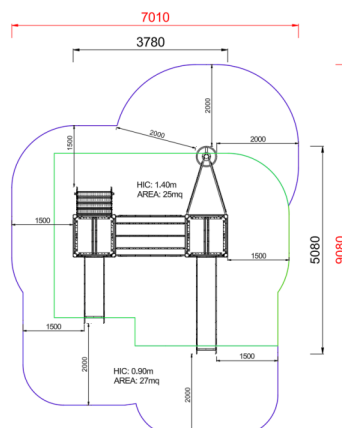

+AF102.POLY100_ALU

MERLINO CON SCIVOLO E ARREDO - FANTASY

Dimensions	Safety area	Impact area	Falling height HIC	Physical footprint	Number of users
7,1 x 9,1 m	29 mq	140 cm	3,8 x 5,1 x 3,3 m	16	

Characteristics

Manufacturer

Pozza 1865 S.R.L.

Country of manufacturing

ITALY

Plan

Picture

Components list

**xABACOU0600-S_ALU - NG Mirror
MAGIC Panel**

NR 1 ...

**xQT12-9_ALU - NG Square tower h90
cm**

N. 1 .

**xQT4-14_ALU - NG Square tower h140
cm Fantasy**

N. 1 Composed of 4 posts having a 9 x 9 mm section by aluminium, 1 square platform placed at a height of 140 cm. Coloured polyethylene gable roof

**xSVPX-9_ALU - NG Straight slide h90
cm Fantasy**

NR 1 slide with lateral sides made of polyethylene and stainless steel slide certified according to the existing rules; starting platform height 90 cm; provided with a transversal bar.