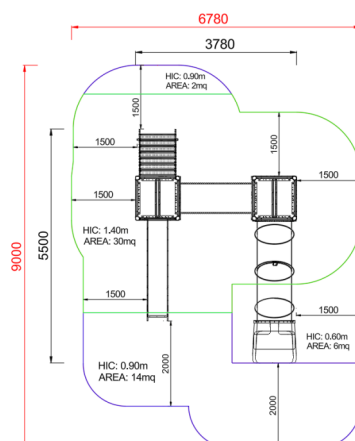

+AF102.SW-14_ALU MERLINO CON SCIVOLO A TUBO - FANTASY

Dimensions	Safety area	Impact area	Falling height HIC	Physical footprint	Number of users
6,8 x 9 m	34.5 mq	140 cm	3,8 x 5,5 x 3,2 m	12	

Characteristics	hdpe	stainless steel screws	use under surveillance

Age range	Materials	Made of EN EV6060 anodized aluminium 9x9cm custom mold with rounded edges, minimum thickness 2,7mm
Da 3 a 12 anni	 anodised aluminium	

Plan

Picture

Manufacturer
Pozza 1865 S.R.L.

Country of manufacturing
ITALY