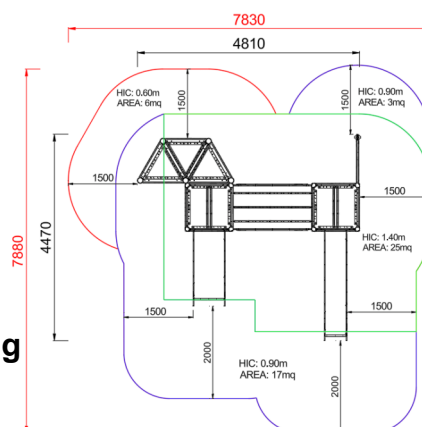

+AF102.SG-9_ALU

MERLINO CON SCALA A GRADONI - FANTASY

Dimensions

Safety area

7,9 x 7,9 m

Impact area

29 mq

Falling height HIC

140 cm

Physical footprint

4,9 x 4,5 x 3,3 m

Number of users

18

Characteristics

hdpe

stainless steel screws

Country of manufacturing

ITALY

Plan

Picture

Area di sicurezza totale / Total safety area: 51mq
Altezza Max di Caduta / Max falling height: 1,40m

Components list

xBV-3.1_ALU - NG Globe Panel
NR 1 .

xP-2_ALU - NG Protection lateral panels with polycarbonate portholes
NR 1 Made of polyethylene, with polycarbonate portholes, provided with stainless steel brackets for fixing them to the tower.

xSVPX-14_ALU - NG Straight slide h140 cm Fantasy

NR 1 slide with lateral sides made of polyethylene and stainless steel slide certified according to the existing rules; starting platform height 140 cm; provided with a transversal bar.