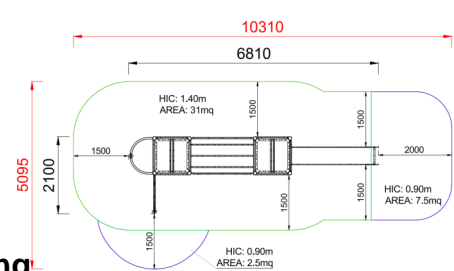

+AF102P.PD-6_ALU

MERLINO CON PONTE TIBETANO - FANTASY

Dimensions	Safety area	Impact area	Falling height HIC	Physical footprint	Number of users
10,4 x 5,1 m	31.5 mq	0 cm	6,9 x 2,1 x 0 m	0	

Characteristics
<p>use under surveillance</p>

Age range	Materials
3-12	<p>anodised aluminium</p> <p>hdpe</p> <p>Made of EN EV6000 Made of high density polyethylene with rounded edges, minimum thickness 2,7mm</p>

Plan

Picture

Manufacturer
Pozza 1865 S.R.L.

Country of manufacturing

Area di sicurezza totale / Total safety area: 41mq
Altezza Max di Caduta / Max falling height: 1.40m