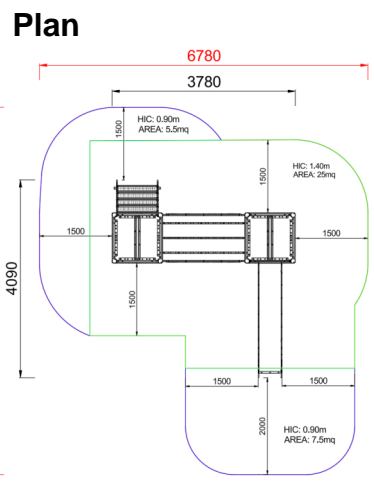

+AF102.PI-6_ALU
MERLINO CON PONTE - FANTASY

| Dimensions | Safety area | Impact area | Falling height HIC | Physical footprint | Number of users |
|-------------|-------------|-------------|--------------------|--------------------|-----------------|
| 6,8 x 7,6 m | 29 mq | 140 cm | 3,8 x 4,1 x 3,3 m | 10 | |

| Characteristics | hdpe | stainless steel screws | use under surveillance |
|-----------------|------|------------------------|------------------------|
| | | | |

| Age range | Materials | Made of EN EV6060 anodized aluminium 9x9cm custom mold with rounded edges, minimum thickness 2,7mm |
|----------------|-----------|--|
| Da 3 a 12 anni | | |

Manufacturer
Pozza 1865 S.R.L.

Country of manufacturing
ITALY

Area di sicurezza totale / Total safety area: 38mq
Altezza Max di Caduta / Max falling height: 1.40m

Components list

xABACOU0600-N_ALU - NG Panel with numbers-1

xQT4-9_ALU - NG Square tower h 90cm style Fantasy

NR 1 Composed by 4 posts having a 10 cm diameter by anodized steel, 1 square platform placed at a height of 90 cm. Coloured polyethylene gable roof

xS-9_ALU - NG Climbing ladder h90 cm Fantasy