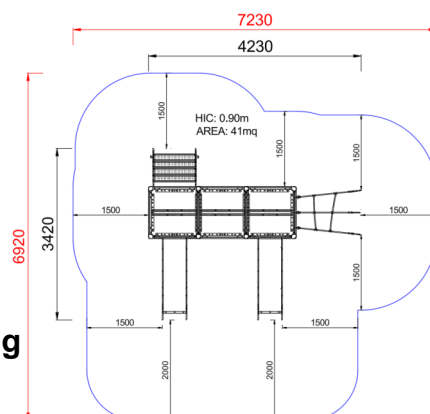

+AF102B.SVPX-9_C_ALU MERLINO BABY WITH SLIDE - COLORI

Dimensions	Safety area	Impact area	Falling height HIC	Physical footprint	Number of users
6,9 x 6,8 cm	0 mq	90 cm	3,9 x 3,3 x 2,9 cm	15	

Characteristics

Age range

3-12

Materials

Plan

Picture

Manufacturer

Pozza 1865 S.R.L.

Country of manufacturing

ITALY

Area di sicurezza totale / Total safety area: 41mq
Altezza Max di Caduta / Max falling height: 0.90m