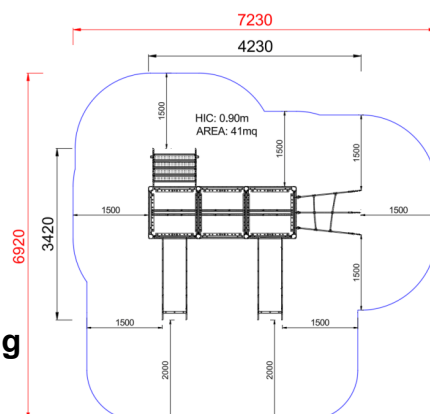

+AF102B.SVPX-9_C_ALU
MERLINO BABY WITH SLIDE - COLORI

Dimensions	Safety area	Impact area	Falling height HIC	Physical footprint	Number of users
6,9 x 6,8 m	0 mq	90 cm	3,9 x 3,3 x 2,9 m	15	

Characteristics

Area di sicurezza totale / Total safety area: 41mq
Altezza Max di Caduta / Max falling height: 0.90m

Picture

Components list

xABACOGT-02_C_ALU - NG

Multiplication Panel Colori

N. 1 .

xC2_ALU - NG Square platform, under tower

N. 1 Made of non slip material.

xs6-9_ALU - NG Shroud lift h90 cm

NR 1 Composed by climbing net in steel rope. Included by thrust bar