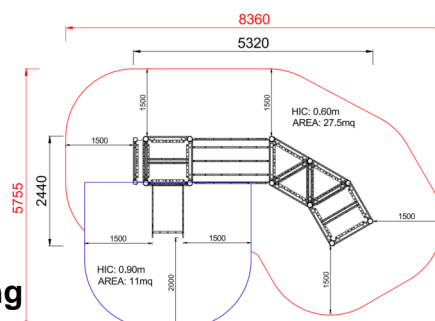

+AF102B.SG-6_P

MERLINO BABY WITH SCALA A GRADONI - PRIMITIV

Dimensions

Safety area

8,4 x 5,8 m

Impact area

0 mq

Falling height HIC

90 cm

Physical footprint

5,4 x 2,5 x 3 m

Number of users

20

Characteristics

stainless steel screws

Age range

From 2 to 12 years

Materials

chestnut wood

Made of chestnut or black locust tree, peeled, smoothed, and with a natural and colored finish.

Plan

Picture

Manufacturer

Pozza 1865 S.R.L.

Country of manufacturing

ITALY