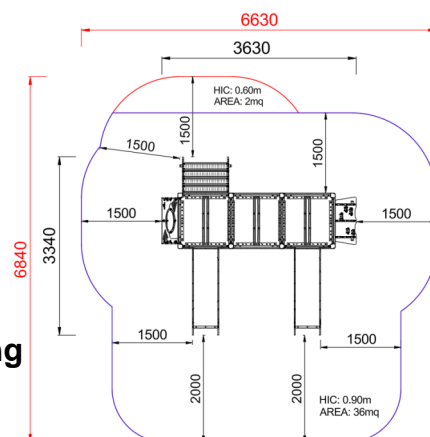

+AF102B.SVPX-9_ALU

MERLINO BABY CON SCIVOLO - FANTASY

Dimensions	Safety area	Impact area	Falling height HIC	Physical footprint	Number of users
6,7 x 6,9 m	0 mq	90 cm	3,7 x 3,4 x 3 m	10	

Characteristics

Age range

Da 3 a 12 anni

Materials

Made of EN EV6060 anodized aluminium 9x9cm custom mold with rounded edges, minimum thickness 2,7mm

Plan

Picture

Manufacturer

Pozza 1865 S.R.L.

Country of manufacturing

ITALY

Area di sicurezza totale / Total safety area: 38mq
Altezza Max di Caduta / Max falling height: 0.90m