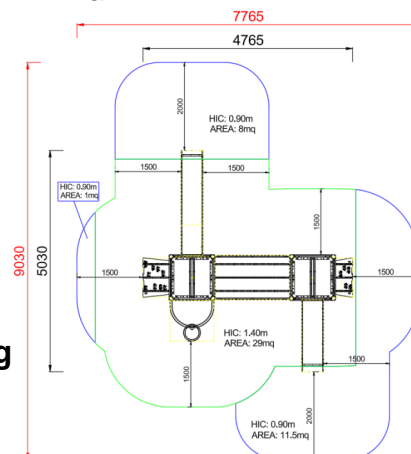

+AF102.P-7_M_ALU MERLIN MEDIEVAL FANTASY

Dimensions	Safety area	Impact area	Falling height HIC	Physical footprint	Number of users
9,1 x 9 m	33.5 mq	140 cm	5,6 x 6 x 2,3 m	15	

Characteristics

Age range

From 3 to 12 years

Materials

Made of EN EV6060 anodized aluminium 9x9cm custom mold with rounded edges, minimum thickness 2,7mm

Plan

Picture

Manufacturer

Pozza 1865 S.R.L.

Country of manufacturing

ITALY