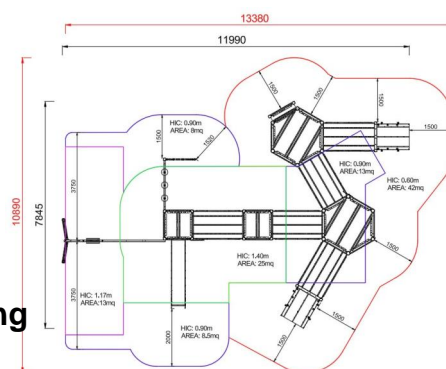

+AF705PAH_L_ALU
MERCURIO - LEAVES

Dimensions	Safety area	Impact area	Falling height HIC	Physical footprint	Number of users
10,8 x 13 cm	0 mq	140 cm	7,8 x 11,5 x 3,5 cm	30	

Characteristics

Age range

3-12

Materials

Plan

Picture

Manufacturer

Pozza 1865 S.R.L.

Country of manufacturing

ITALY

Area di sicurezza totale / Total safety area: 110mq
Altezza Max di Caduta / Max falling height: 1.40m