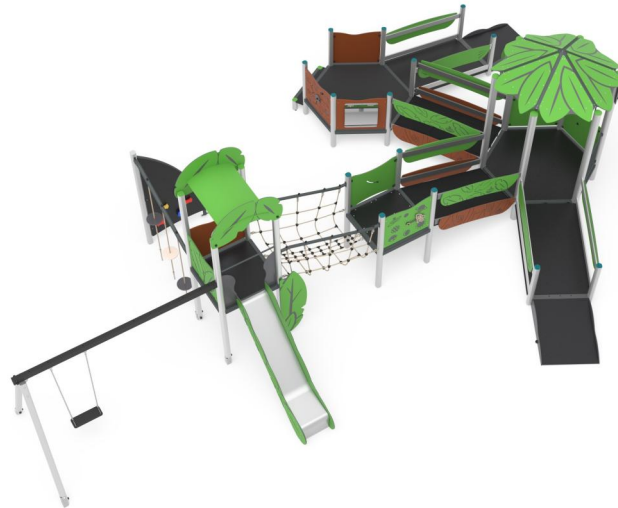

+AF705PAH_L_ALU
MERCURIO - LEAVES

Dimensions	Safety area	Impact area	Falling height HIC	Physical footprint	Number of users
10,8 x 13 cm	0 mq	140 cm	7,8 x 11,5 x 3,5 cm	30	

Characteristics

Age range

3-12

Materials

Plan

Picture

Manufacturer

Pozza 1865 S.R.L.

Country of manufacturing

ITALY

Area di sicurezza totale / Total safety area: 110mq
Altezza Max di Caduta / Max falling height: 1.40m