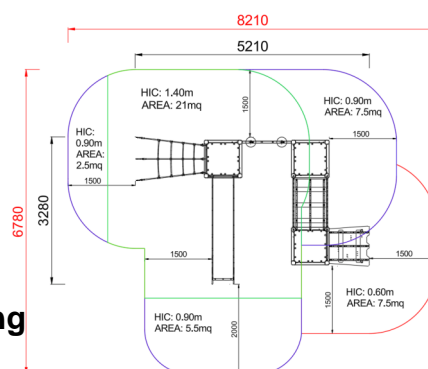

+AE103P_P
MANGO EASY WITH GYM - PRIMITIV

Dimensions	Safety area	Impact area	Falling height HIC	Physical footprint	Number of users
	8,3 x 6,8 m	24.5 mq	140 cm	5,3 x 3,3 x 2,8 m	25

Characteristics

Age range

From 3 to 12 years

Materials

Made of chestnut or black locust tree, peeled, smoothed, and with a natural and colored finish.

Plan

Picture

Manufacturer

Pozza 1865 S.R.L.

Country of manufacturing

ITALY

Area di sicurezza totale / Total safety area: 44mq
Altezza Max di Caduta / Max falling height: 1.40m