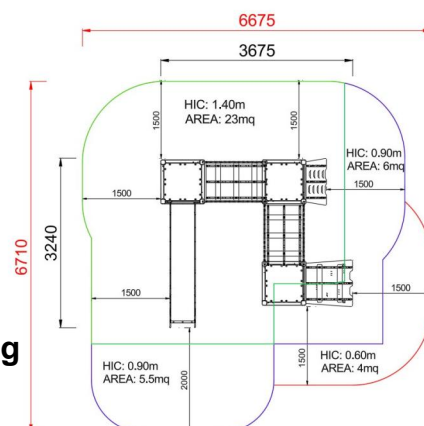

+AE103_ALU
MANGO - EASY

Dimensions	Safety area	Impact area	Falling height HIC	Physical footprint	Number of users
6,7 x 6,8 cm	25.5 mq	140 cm	3,7 x 3,3 x 3,3 cm	14	

Characteristics

Age range

3-12

Materials

Manufacturer

Pozza 1865 S.R.L.

Country of manufacturing

ITALY

Plan

Area di sicurezza totale / Total safety area: 38.5mq
Altezza Max di Caduta / Max falling height: 1.40m

Picture

Components list

xABACOGT-01_E_ALU - NG OXO Panel Easy

xQT4-14_E_ALU - NG Square tower h140 cm Easy

NR 1 Composed by 4 posts having a 9 x 9 cm section by aluminium, 1 square platform placed at a height of 140 cm. Coloured polyethylene gable roof.

xQT4-9_E_ALU - NG Square tower h90 cm style Easy

NR 1 .

xSVPX-14_E_ALU - NG Straight slide h140 cm Easy

NR 1 Easy slide with lateral sides made of polyethylene and stainless steel slide certified according to the existing rules; starting platform height 140 cm; provided with a transversal bar.