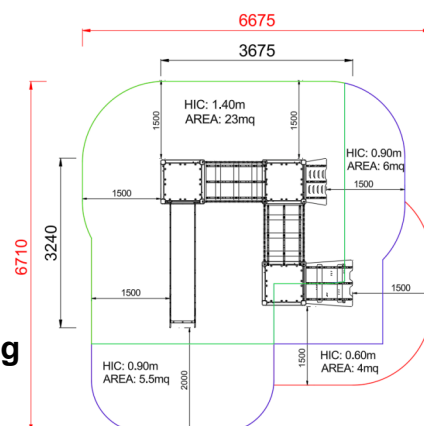

+AE103_ALU
MANGO - EASY

Dimensions	Safety area	Impact area	Falling height HIC	Physical footprint	Number of users
	6,7 x 6,8 m	25.5 mq	140 cm	3,7 x 3,3 x 3,3 m	14

Characteristics	hdpe	stainless steel screws	use under surveillance
			

Age range	Materials	Made of EN EV6060 anodized aluminium 9x9cm custom mold with rounded edges, minimum thickness 2,7mm
3-12	 anodised aluminium	

Plan

Picture

Manufacturer
Pozza 1865 S.R.L.

Country of manufacturing
ITALY 

Area di sicurezza totale / Total safety area: 38.5mq
Altezza Max di Caduta / Max falling height: 1.40m

Components list

xABACOGT-01_E_ALU - NG OXO Panel Easy

NR 1 Two colored polyethylene panel with serigraphy XOX symbols, 9 half-moon rolling panels, Inox steel bolts.

NR 1 Composed by 4 posts having a 9 x 9 cm section by aluminium, 1 square platform placed at a height of 140 cm. Coloured polyethylene gable roof.

xQT4-9_E_ALU - NG Square tower h90 cm style Easy

NR 1 Composed by 4 posts having a 9 x 9 cm section by aluminium, 1 square platform placed at a height of 90 cm. Coloured polyethylene gable roof.