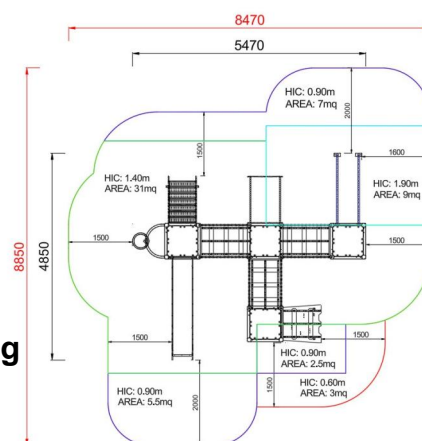

+AE103.S.POLY150_ALU
MANGO CON SCALA - EASY

Dimensions	Safety area	Impact area	Falling height HIC	Physical footprint	Number of users
8,5 x 8,9 cm	31 mq	140 cm	5,5 x 4,9 x 3,3 cm	20	

Characteristics

Age range

3-12

Materials

Manufacturer

Pozza 1865 S.R.L.

Country of manufacturing

ITALY

Plan

Picture