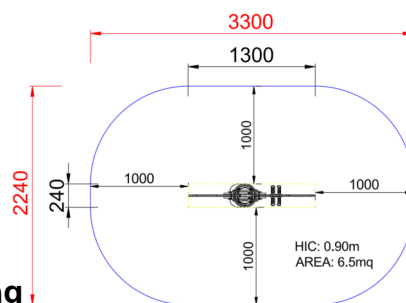

# MAGIC UNICORN RIDER

<b>Dimensions</b>	Safety area	Impact area	Falling height HIC	Physical footprint	Number of users
	3,3 x 2,3 m	0 mq	90 cm	1,3 x 0 x 0,8 m	1

<b>Characteristics</b>	stainless steel screws	use under surveillance
------------------------	------------------------	------------------------

## Plan

## Country of manufacturing

ITALY

Area di sicurezza totale / Total safety area: 6.5mq  
Altezza Max di Caduta / Max falling height: 0.90m