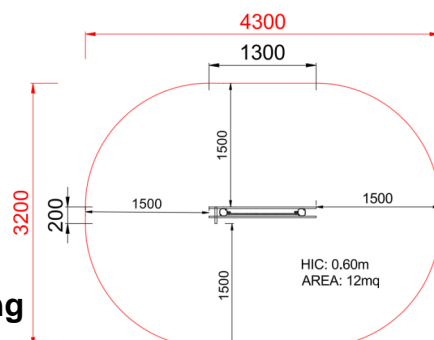

+U0600-LM_ALU
LEONE MUSICALE

Dimensions	Safety area	Impact area	Falling height HIC	Physical footprint	Number of users
4,3 x 3,2 m	0 mq	60 cm	1,3 x 0,2 x 1 m	3	

Characteristics

Age range

Da 2 a 12 anni

Materials

Made of EN EV6060 anodized aluminium 9x9cm custom mold with rounded edges, minimum thickness 2,7mm

Plan

Picture

Manufacturer

Pozza 1865 S.R.L.

Country of manufacturing

ITALY

Area di sicurezza totale / Total safety area: 12mq
Altezza Max di Caduta / Max falling height: 0.60m