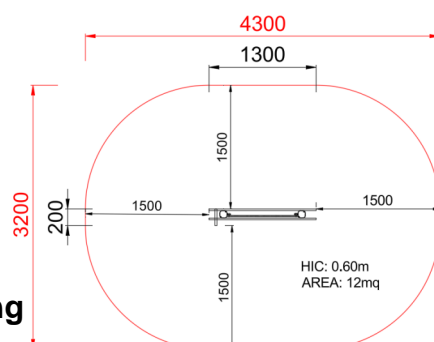

**+U0600-LM\_ALU**  
**LEONE MUSICALE**

Dimensions	Safety area	Impact area	Falling height HIC	Physical footprint	Number of users
4,3 x 3,2 m	0 mq	60 cm	1,3 x 0,2 x 1 m	3	

**Characteristics**

**Age range**

Da 2 a 12 anni

**Materials**

Made of EN EV6060 anodized aluminium 9x9cm custom mold with rounded edges, minimum thickness 2,7mm

**Plan**

**Picture**

**Manufacturer**

Pozza 1865 S.R.L.

**Country of manufacturing**

ITALY

Area di sicurezza totale / Total safety area: 12mq  
Altezza Max di Caduta / Max falling height: 0.60m

---

## Components list

xG\_90X90\_00-60\_ALU - NG Leg 90x90  
from 00 60  
N. 2 .