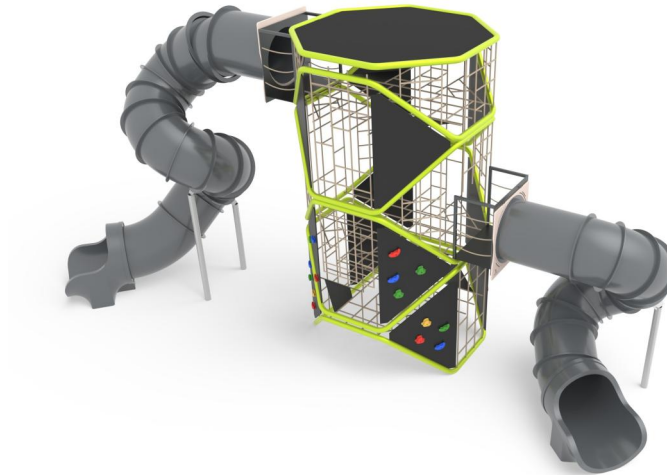

+C0800-PAL-06
LARGE GYM TOWER

Dimensions	Safety area	Impact area	Falling height HIC	Physical footprint	Number of users
	13,3 x 7,9 cm	50.5 mq	290 cm	9,5 x 3,6 x 4,8 cm	40

Characteristics

Age range

3-12

Materials