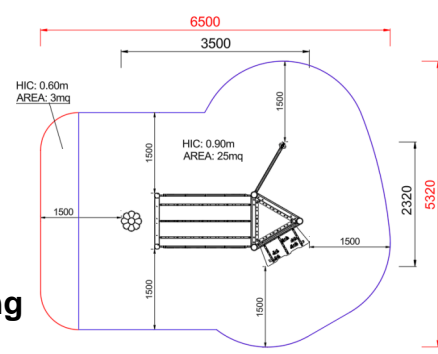

+AF200.T-9_ALU
KOS WITH TUNNEL TIBETANO

Dimensions	Safety area	Impact area	Falling height HIC	Physical footprint	Number of users
6,5 x 5,4 m	0 mq	90 cm	3,5 x 2,4 x 3,3 m	15	

Characteristics

Age range

From 3 to 12 years

Materials

Made of EN EV6060 anodized aluminium 9x9cm custom mold with rounded edges, minimum thickness 2,7mm

Plan

Picture

Manufacturer

Pozza 1865 S.R.L.

Country of manufacturing

Area di sicurezza totale / Total safety area: 28mq
Altezza Max di Caduta / Max falling height: 0.90m