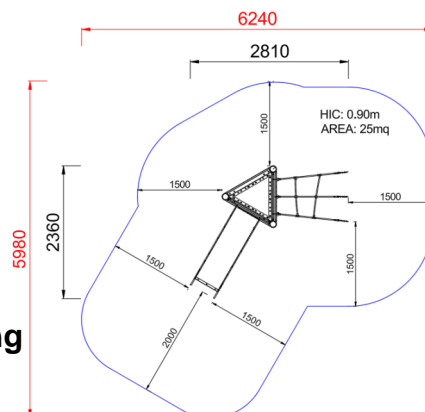

+AF200_P
KOS - PRIMITIV

Dimensions	Safety area	Impact area	Falling height HIC	Physical footprint	Number of users
	6,3 x 6 m	0 mq	90 cm	2,9 x 2,4 x 2,7 m	5

Characteristics

Age range

Da 3 a 12 anni

Materials

Made of chestnut or black locust tree, peeled, smoothed, and with a natural and colored finish.

Plan

Picture

Manufacturer

Pozza 1865 S.R.L.

Country of manufacturing

ITALY