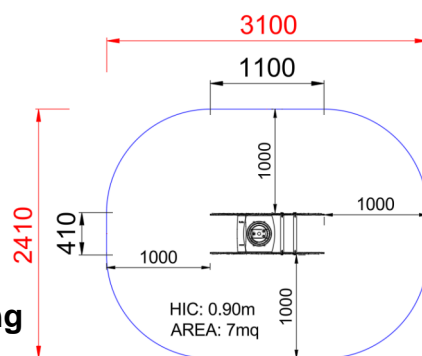

+J02001

KING LION RIDER

Dimensions	Safety area	Impact area	Falling height HIC	Physical footprint	Number of users
	3,1 x 2,5 m	0 mq	90 cm	1,1 x 0,5 x 0,8 m	2

Characteristics

Age range

From 2 to 12 years

Materials

Made of high density polyethylene.

Plan

Picture

Manufacturer

Pozza 1865 S.R.L.

Country of manufacturing

ITALY

Area di sicurezza totale / Total safety area: 7mq
Altezza Max di Caduta / Max falling height: 0.90m