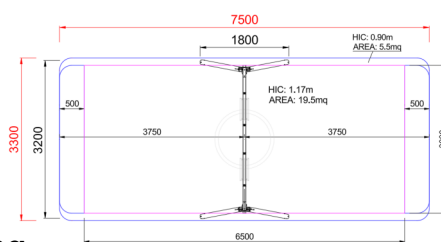

**+B0302.PZ028\_ALU**  
**KIDS SWING INCLUSIVE**

Dimensions	Safety area	Impact area	Falling height HIC	Physical footprint	Number of users
	7,5 x 3,3 m	5.5 mq	117 cm	1,8 x 3,2 x 2,2 m	2

**Characteristics**

**Age range**

2-12

**Materials**

Made of EN EV6060 anodized aluminium 9x9cm custom mold with rounded edges, minimum thickness 2,7mm

**Plan**

Area di sicurezza totale / Total safety area: 25mq  
Altezza Max di Caduta / Max falling height: 1.17m