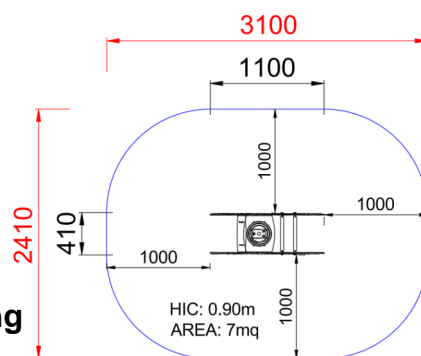

+J02002

JUNGLE GORILLA RIDER

Dimensions	Safety area	Impact area	Falling height HIC	Physical footprint	Number of users
	3,1 x 2,5 m	0 mq	90 cm	1,1 x 0,5 x 0,8 m	2

Characteristics

Age range

From 2 to 12 years

Materials

Made of high density polyethylene.

Plan

Picture

Manufacturer

Pozza 1865 S.R.L.

Country of manufacturing

ITALY

Area di sicurezza totale / Total safety area: 7mq
Altezza Max di Caduta / Max falling height: 0.90m