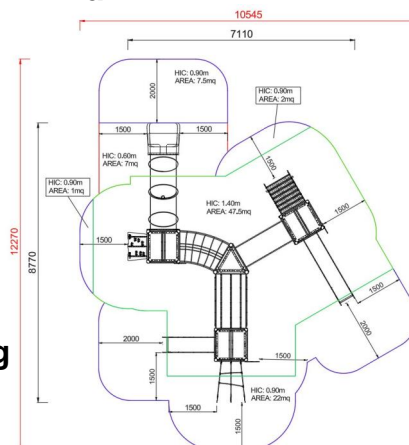

+AF604WU_L_ALU

ISCHIA WITH TUNNEL AND TUBE SLIDE - LEAVES

Dimensions	Safety area	Impact area	Falling height HIC	Physical footprint	Number of users
10,7 x 13 cm	0 mq	140 cm	7,7 x 11,5 x 3,5 cm	25	

Characteristics

Age range

3-12

Materials

Manufacturer

Pozza 1865 S.R.L.

Country of manufacturing

ITALY

Plan

Picture