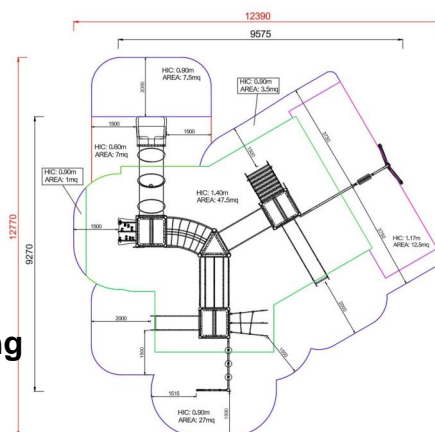

+AF604AP_L_ALU ISCHIA WITH SWING AND GYM - LEAVES

Dimensions	Safety area	Impact area	Falling height HIC	Physical footprint	Number of users
11 x 13,3 cm	0 mq	140 cm	9,5 x 9,8 x 3,5 cm	30	

Characteristics

Age range

3-12

Materials

Manufacturer

Pozza 1865 S.R.L.

Country of manufacturing

ITALY

Plan

Picture