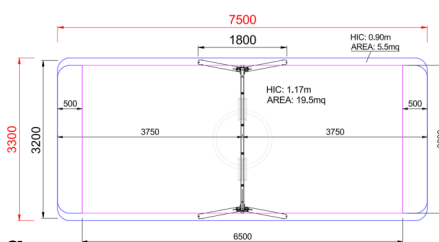

+BS001.PZ028_ALU
INCLUSIVE SWING

Dimensions	Safety area	Impact area	Falling height HIC	Physical footprint	Number of users
7,5 x 3,3 m	0 mq	0 mq	117 cm	1,8 x 3,2 x 2,2 m	1

Characteristics

Age range

2-12

Materials

Plan

Area di sicurezza totale / Total safety area: 25mq
Altezza Max di Caduta / Max falling height: 1.17m

Picture

Manufacturer

Pozza 1865 S.R.L.

Country of manufacturing

ITALY