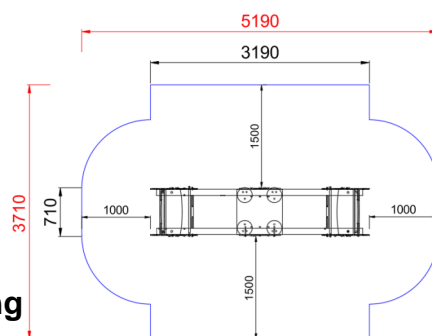

+F0800H_ALU
INCLUSIVE ROCKER

Dimensions	Safety area	Impact area	Falling height HIC	Physical footprint	Number of users
	5 x 3,7 m	0 mq	60 cm	3 x 0,7 x 1 m	2

Characteristics

Age range

3-12

Materials

Plan

Picture

Manufacturer

Pozza 1865 S.R.L.

Country of manufacturing

ITALY

Area di sicurezza totale / Total safety area: 16.5mq
Altezza Max di Caduta / Max falling height: 0.90m