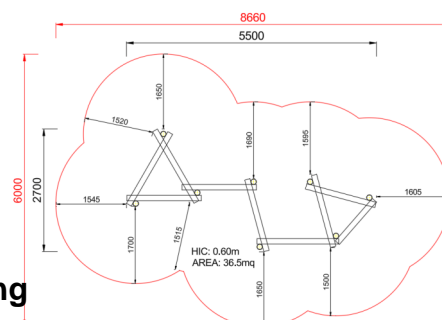

+PV10_P IMPIANTO DI EQUILIBRIO

Dimensions	Safety area	Impact area	Falling height HIC	Physical footprint	Number of users
	8,7 x 6 m	0 mq	60 cm	5,5 x 2,7 x 0,6 m	10

Characteristics

Age range

Da 3 a 12 anni

Materials

Made of chestnut or black locust tree, peeled, smoothed, and with a natural and colored finish.

Plan

Picture

Manufacturer

Pozza 1865 S.R.L.

Country of manufacturing

ITALY