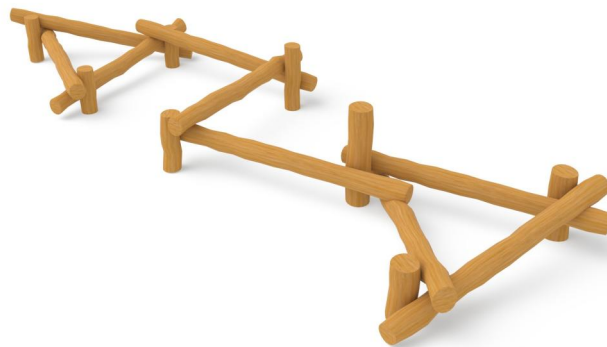

+PV10_P IMPIANTO DI EQUILIBRIO

Dimensions	Safety area	Impact area	Falling height HIC	Physical footprint	Number of users
	8,7 x 6 m	0 mq	60 cm	5,5 x 2,7 x 0,6 m	10

Characteristics

Age range

Da 3 a 12 anni

Materials

Made of chestnut or black locust tree, peeled, smoothed, and with a natural and colored finish.