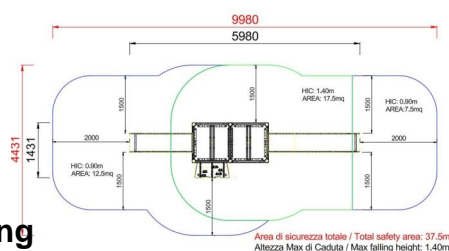

Plan

Picture

Manufacturer
Pozza 1865 S.R.L.

Country of manufacturing