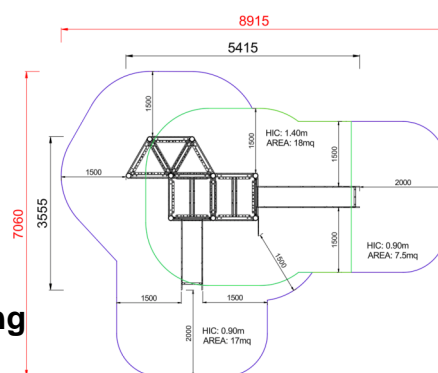

+AF101.SG-9_L_ALU HOOK WITH SCALA A GRADONI - LEAVES

Dimensions	Safety area	Impact area	Falling height HIC	Physical footprint	Number of users
892 x 706 cm	18 mq	140 cm	542 x 356 x 320 cm	8	

Characteristics

5 anni
GARANZIA

Age range

3-12

Materials

Made of EN EV6060 anodized aluminium 9x9cm custom mold with rounded edges, minimum thickness 2,7mm

Plan

Picture

Manufacturer

Pozza 1865 S.R.L.

Country of manufacturing

ITALY