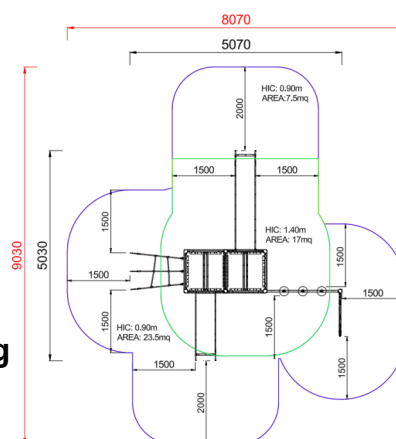

+AF101.EPAL_C_ALU
HOOK WITH GYM - COLORI

Dimensions	Safety area	Impact area	Falling height HIC	Physical footprint	Number of users
9 x 8,2 m	0 mq	140 cm	5 x 4,7 x 3,4 m	20	

Characteristics

Age range

3-12

Materials

Manufacturer

Pozza 1865 S.R.L.

Country of manufacturing

ITALY

Plan

Picture