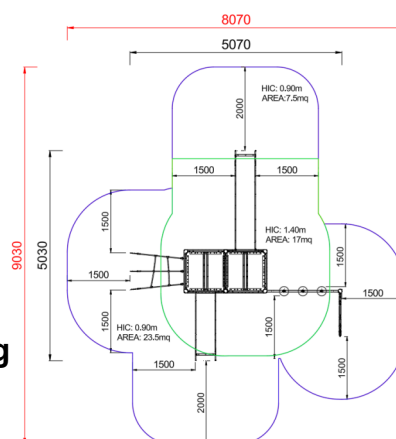

+AF101.EPAL_C_ALU
HOOK WITH GYM - COLORI

Dimensions	Safety area	Impact area	Falling height HIC	Physical footprint	Number of users
9 x 8,2 cm	0 mq	140 cm	5 x 4,7 x 3,4 cm	20	

Characteristics

Age range

3-12

Materials

Manufacturer

Pozza 1865 S.R.L.

Country of manufacturing

ITALY

Plan

Picture