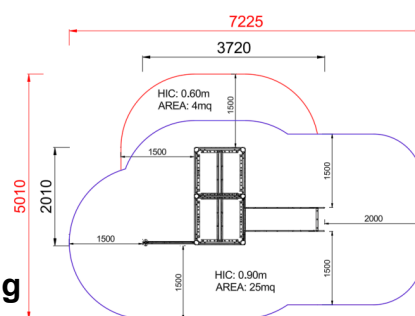

Materials

Plan